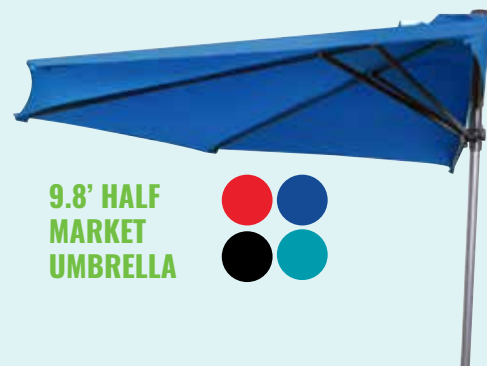

**ESCAPE THE HEAT
with an umbrella**

6' MANUAL TILT MARKET UMBRELLA

DAYDREAM

WILDFLOWER

ATLANTIC

7.5' MANUAL TILT MARKET UMBRELLA

9.8' HALF MARKET UMBRELLA

9' AUTO-TILT MARKET UMBRELLA