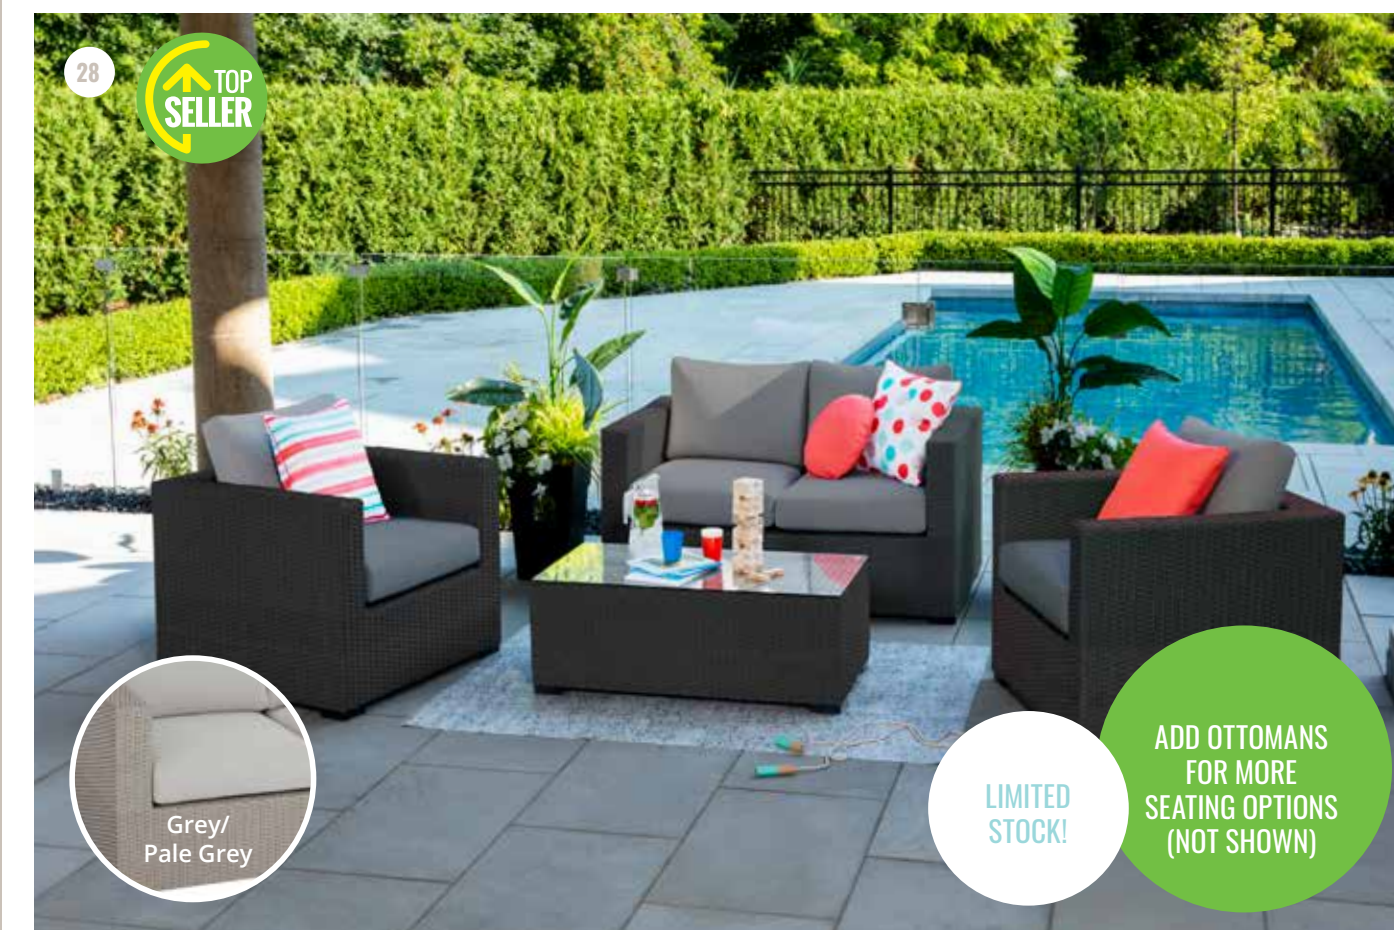

TOP
SELLER

Grey/
Pale Grey

LIMITED
STOCK!

ADD OTTOMANS
FOR MORE
SEATING OPTIONS
(NOT SHOWN)

28. MILA sunproof

Club Chair
Loveseat
Sofa (Not Shown)
20" x 16" Ottoman (Not Shown)
22" x 42" Coffee Table
39" x 63" High-Top Coffee Table (Not Shown)
Available in Grey/Pale Grey or Black/Dark Grey.
5-Year Warranty on fabric.

29. TORINO sunproof

Club Chair
Sofa (3-Piece)
35" x 30" x 12" Oversized Ottoman
27" x 29" Coffee Table
Sold as a set. Available in Black/Ocean or Natural/Black.
5-Year Warranty on fabric.

30. PABLO DURASONN

2 Club Chairs
Love Seat
25" x 45" Coffee Table
Sold as a set. Available in Carbon/Grey.

31. RENDEZ-VOUS BISTRO

2 Bistro Chairs with Black Seat Pad
26.2" L x 41.7" W x 29.5" H Bistro Table
Available in Grey. Rustproof aluminum frame,
wrapped in durable resin wicker.