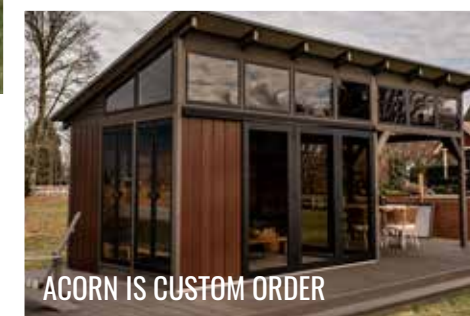

ACORN IS CUSTOM ORDER