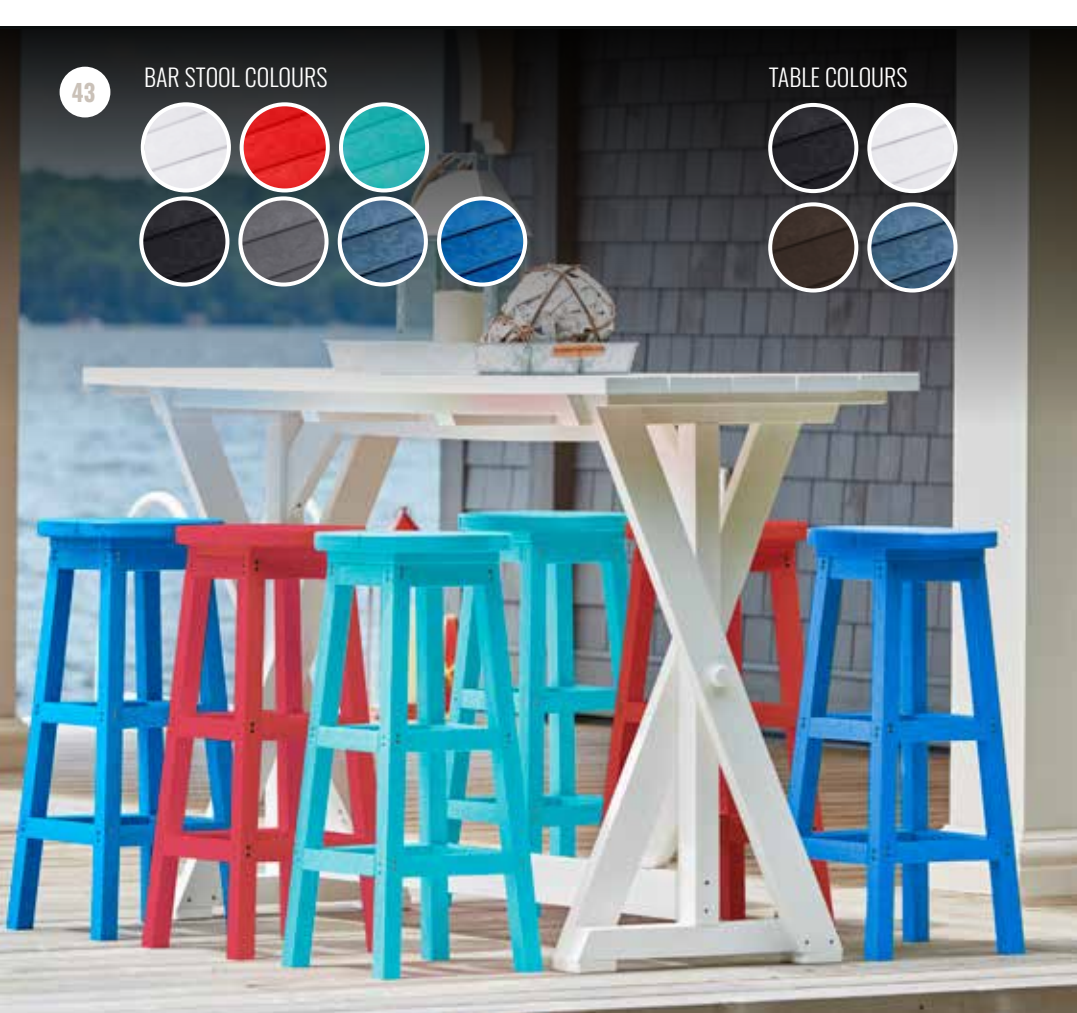

41 sunbrella

FRAME COLOURS

SUNBRELLA STOCK FABRICS
While supplies last.

SHOWN WITH SLATE GREY FRAME & CANVAS GRANITE CUSHIONS

42

- 43. BAR STOOL COLOURS**
- White
 - Red
 - Teal
 - Black
 - Grey
 - Blue
- TABLE COLOURS**
- Black
 - White
 - Brown
 - Blue