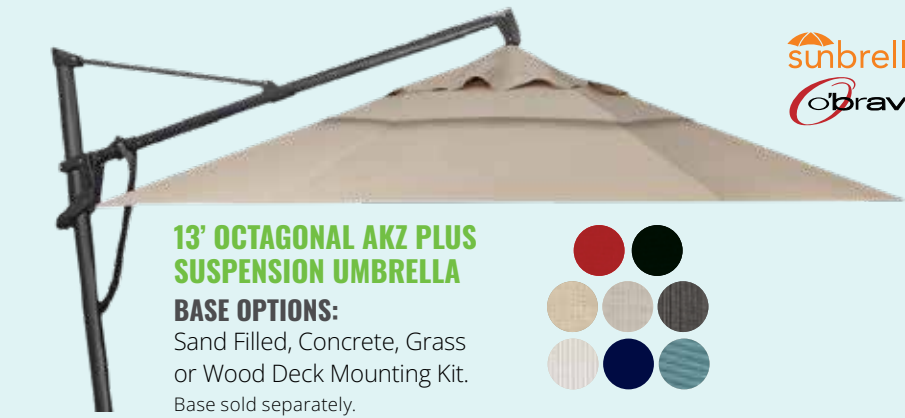

13' OCTAGONAL AKZ PLUS SUSPENSION UMBRELLA

BASE OPTIONS:
Sand Filled, Concrete, Grass or Wood Deck Mounting Kit.
Base sold separately.

accessories

9' & 10' SUSPENSION OCTAGON BASE OPTIONS

MARKET BASE OPTIONS

NEW!

AKZ SUSPENSION BASE OPTIONS

Works with AG25

SOFUN UMBRELLA STAND

Use it as a side table, umbrella stand or flower pot!