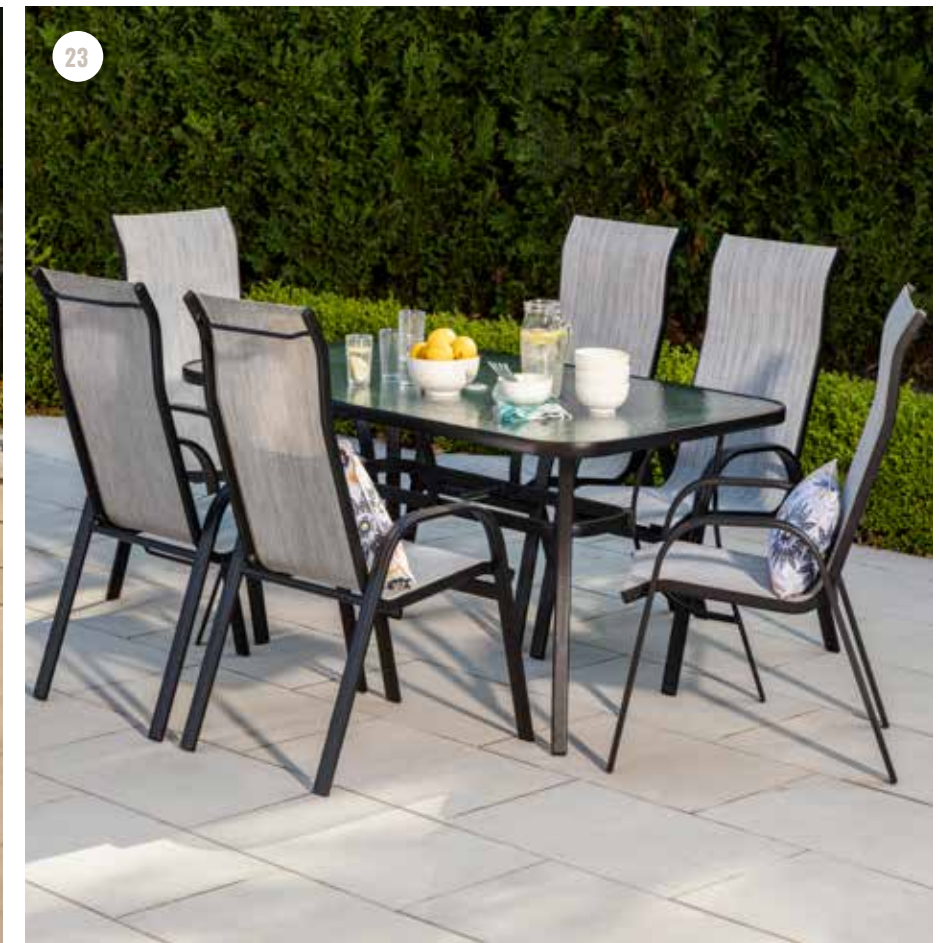

- Stacking Sling Dining Chair
- 39" Square Concrete Finish Table (Not As Shown)
- Dining Chairs available in Black/Grey. Table finish is Concrete in Black/Brown.

18

19 NEW!

22 NEW!

23

18. ADORA BAR

Bar Chair
Bar Table 26" x 57"
Available in Black with Teak Top.