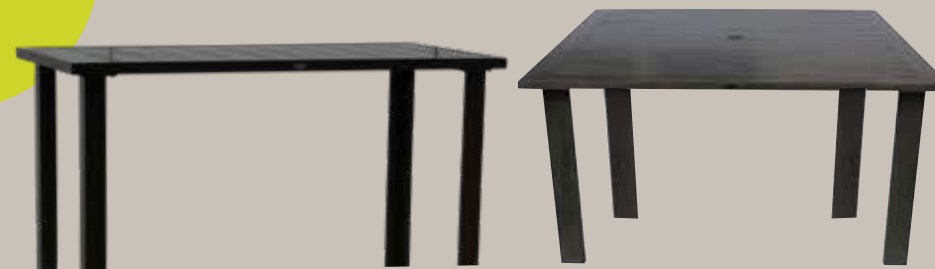

RATANA sunbrella

2. MADISON

DEEP SEATING

Club Chair
Swivel Rocker Club Chair
Sofa
Ottoman
Chaise Lounge
23.5" Square End Table
23" x 47" Coffee Table
2 Seat Left Arm Section
2 Seat Right Arm Section
Corner Section
Armless Section

Available in Charcoal with Cast Silver Cushion.

DINING

Dining Arm Chair
Swivel Rocker Dining Chair
60" Square Dining Table
42" x 84" Rectangle Dining Table
(Not Shown)

COORDINATING
LOUNGE & DINING
OPTIONS