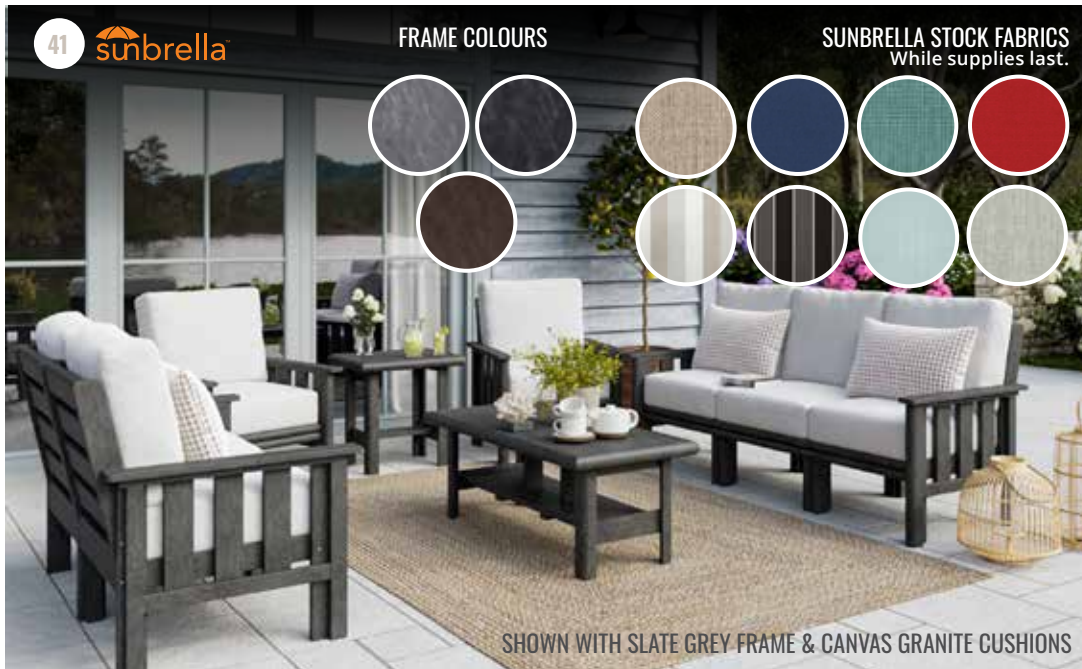

42. NAPA DINING

- Dining Swivel Arm Chair
- Dining Arm Chair
- Dining Table
- Armless Chair (Custom Order)

41 sunbrella