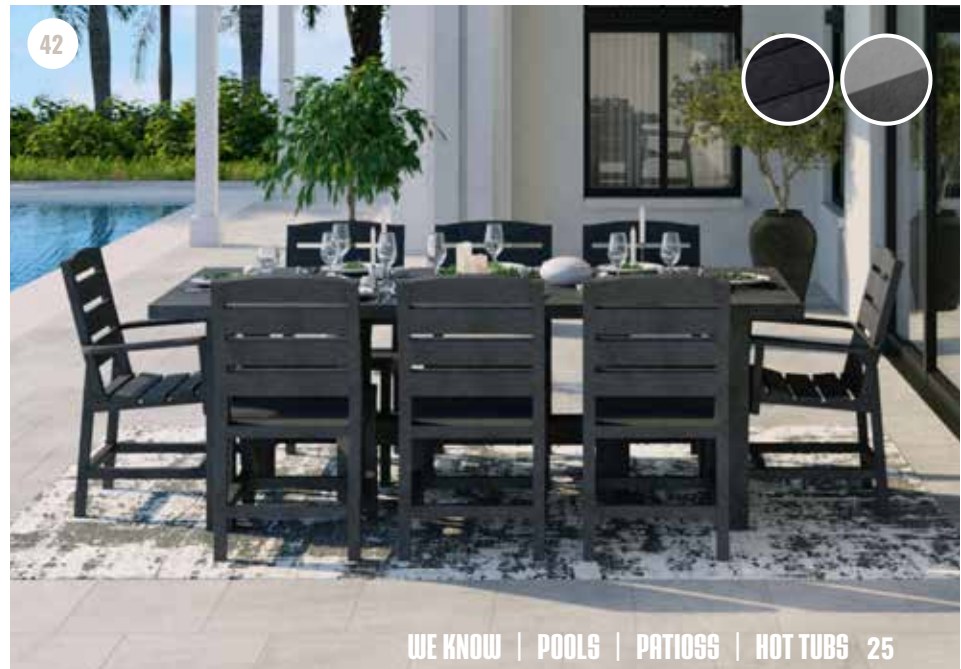

41 sunbrella

FRAME COLOURS

SUNBRELLA STOCK FABRICS
While supplies last.

SHOWN WITH SLATE GREY FRAME & CANVAS GRANITE CUSHIONS

42

- 43. BAR STOOL COLOURS**
- White
 - Red
 - Teal
 - Black
 - Grey
 - Blue
- TABLE COLOURS**
- Black
 - White
 - Brown
 - Blue