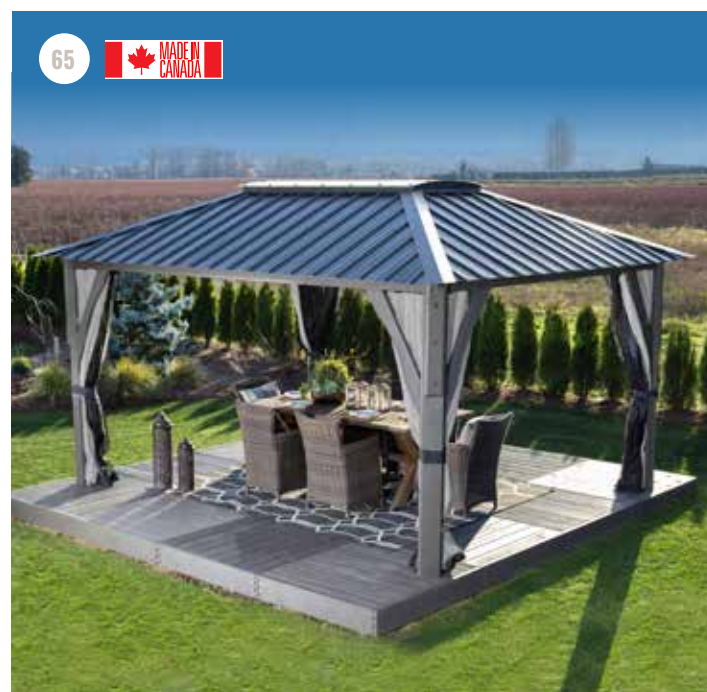

Available in Western Red Cedar.

64 **MADE IN CANADA**

BAR KIT

GAZEBO ONLY

3 WALL SECTIONS

67 **MADE IN CANADA** NEW!

68 **MADE IN CANADA** NEW!

65 **MADE IN CANADA**